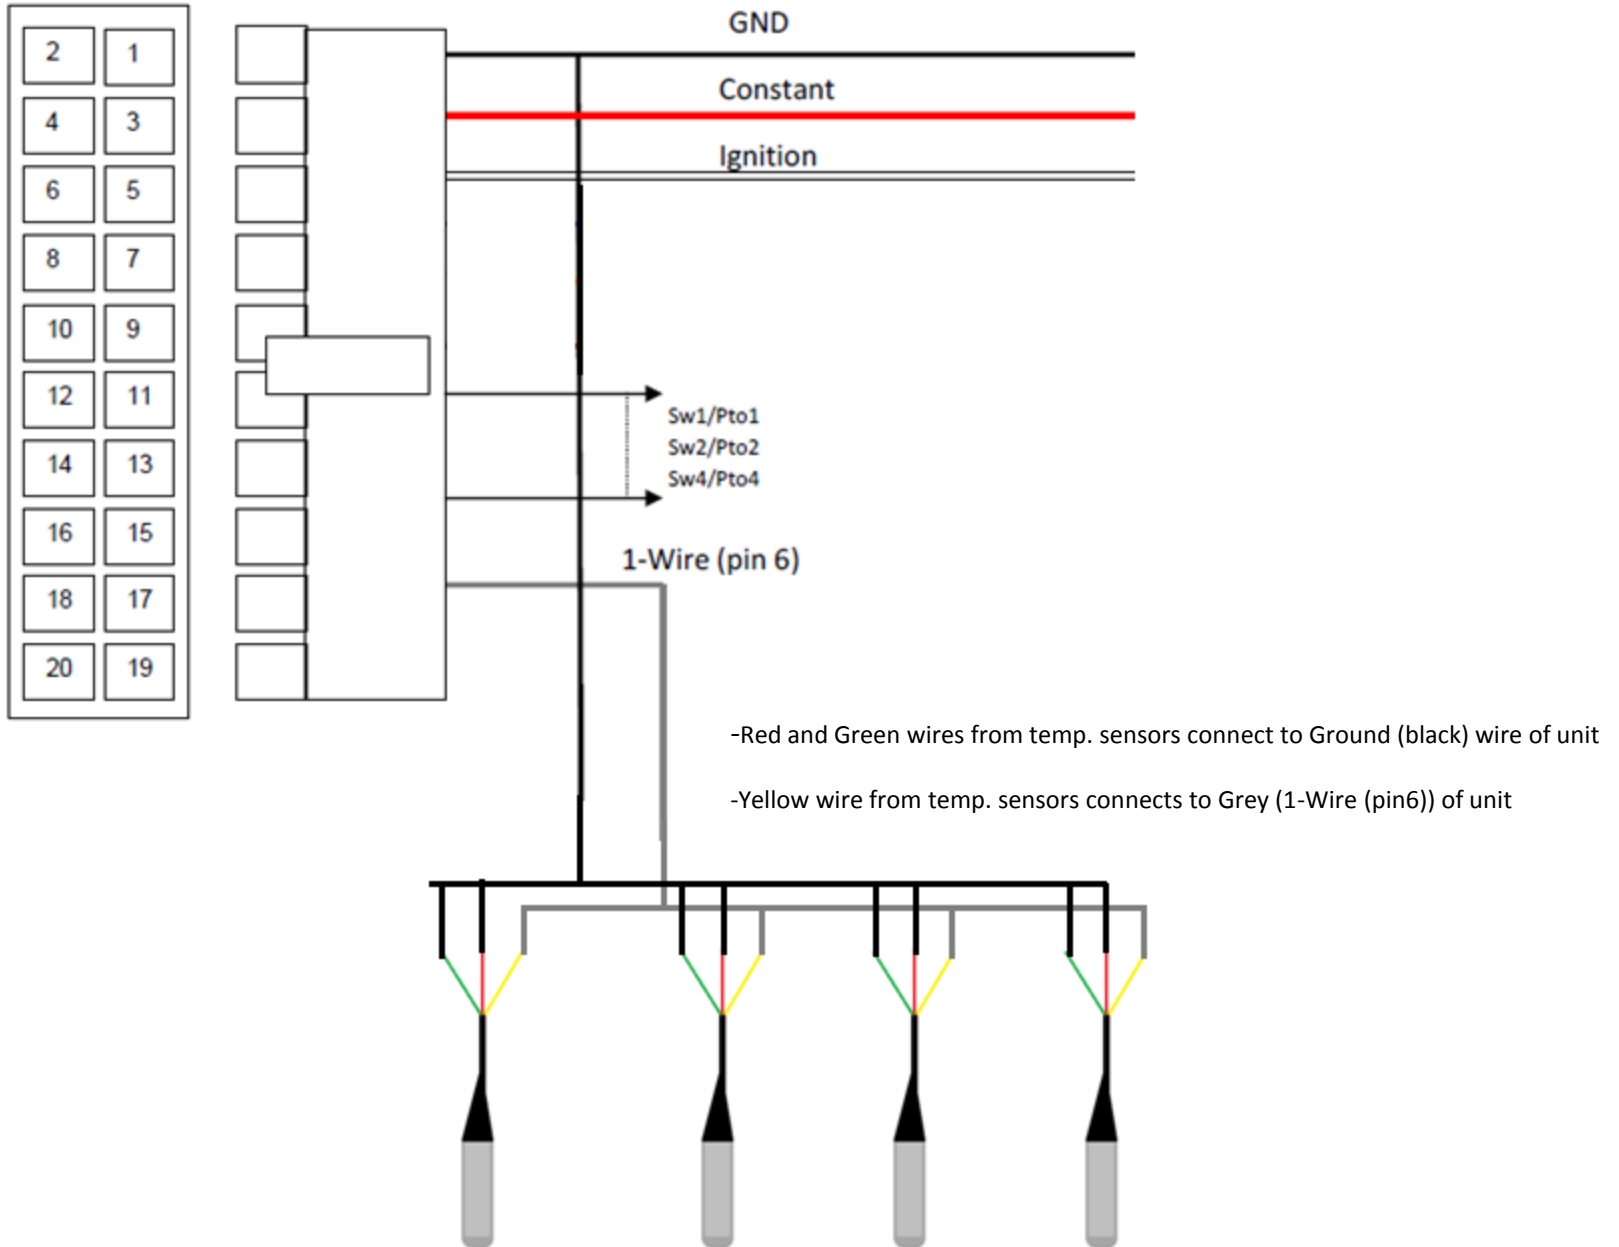

# Temperature sensor wire diagram (sensors with RED, GREEN and YELLOW wires)

# Temperature sensor wire diagram (Sensors with Yellow, Red and Black wires)