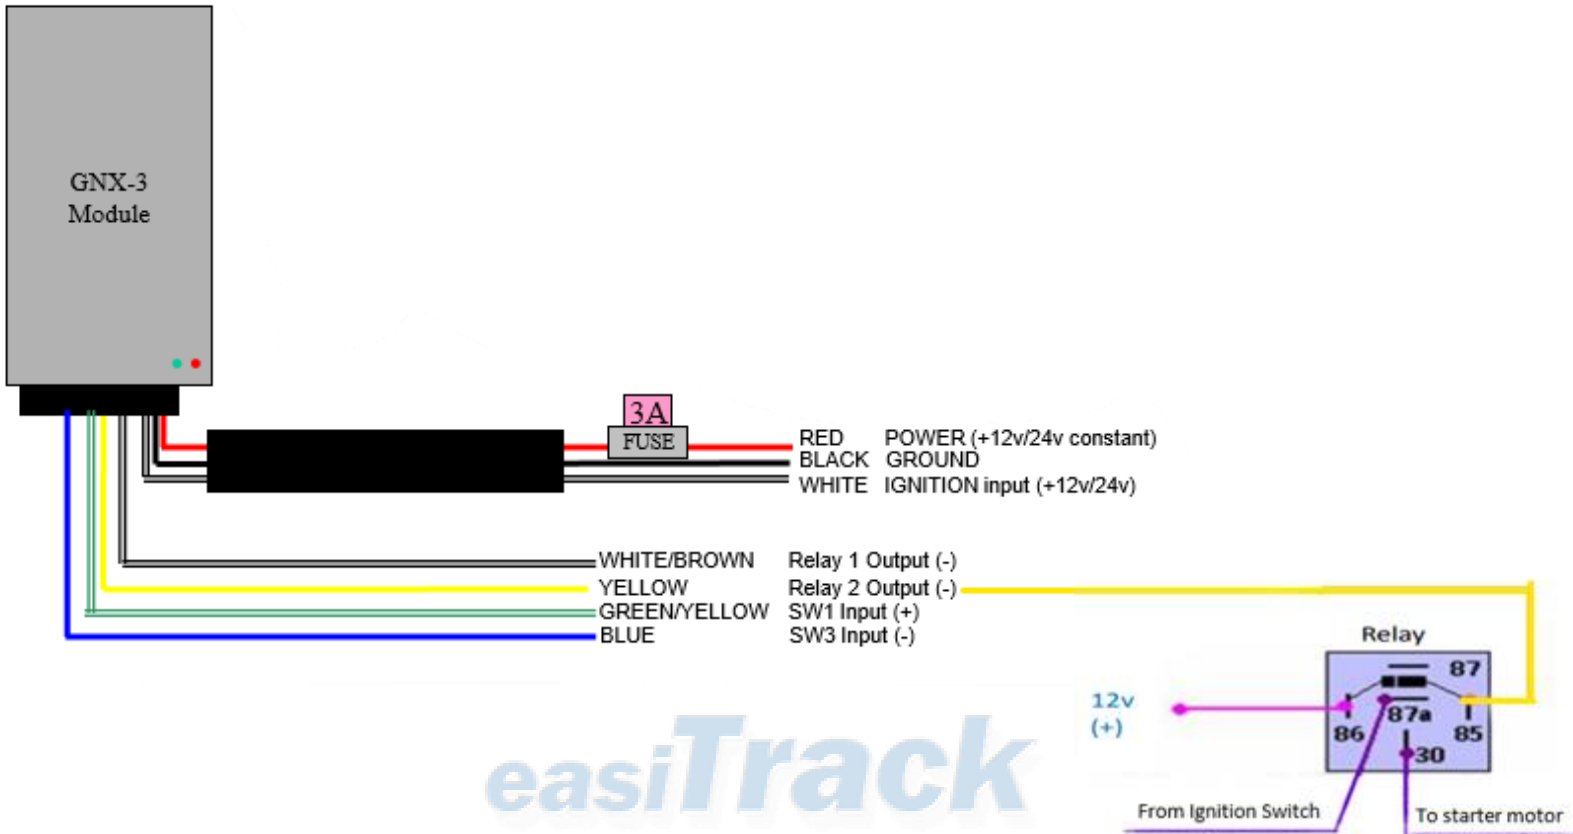

# Starter Interrupt Installation Supplement

*easiTrack*